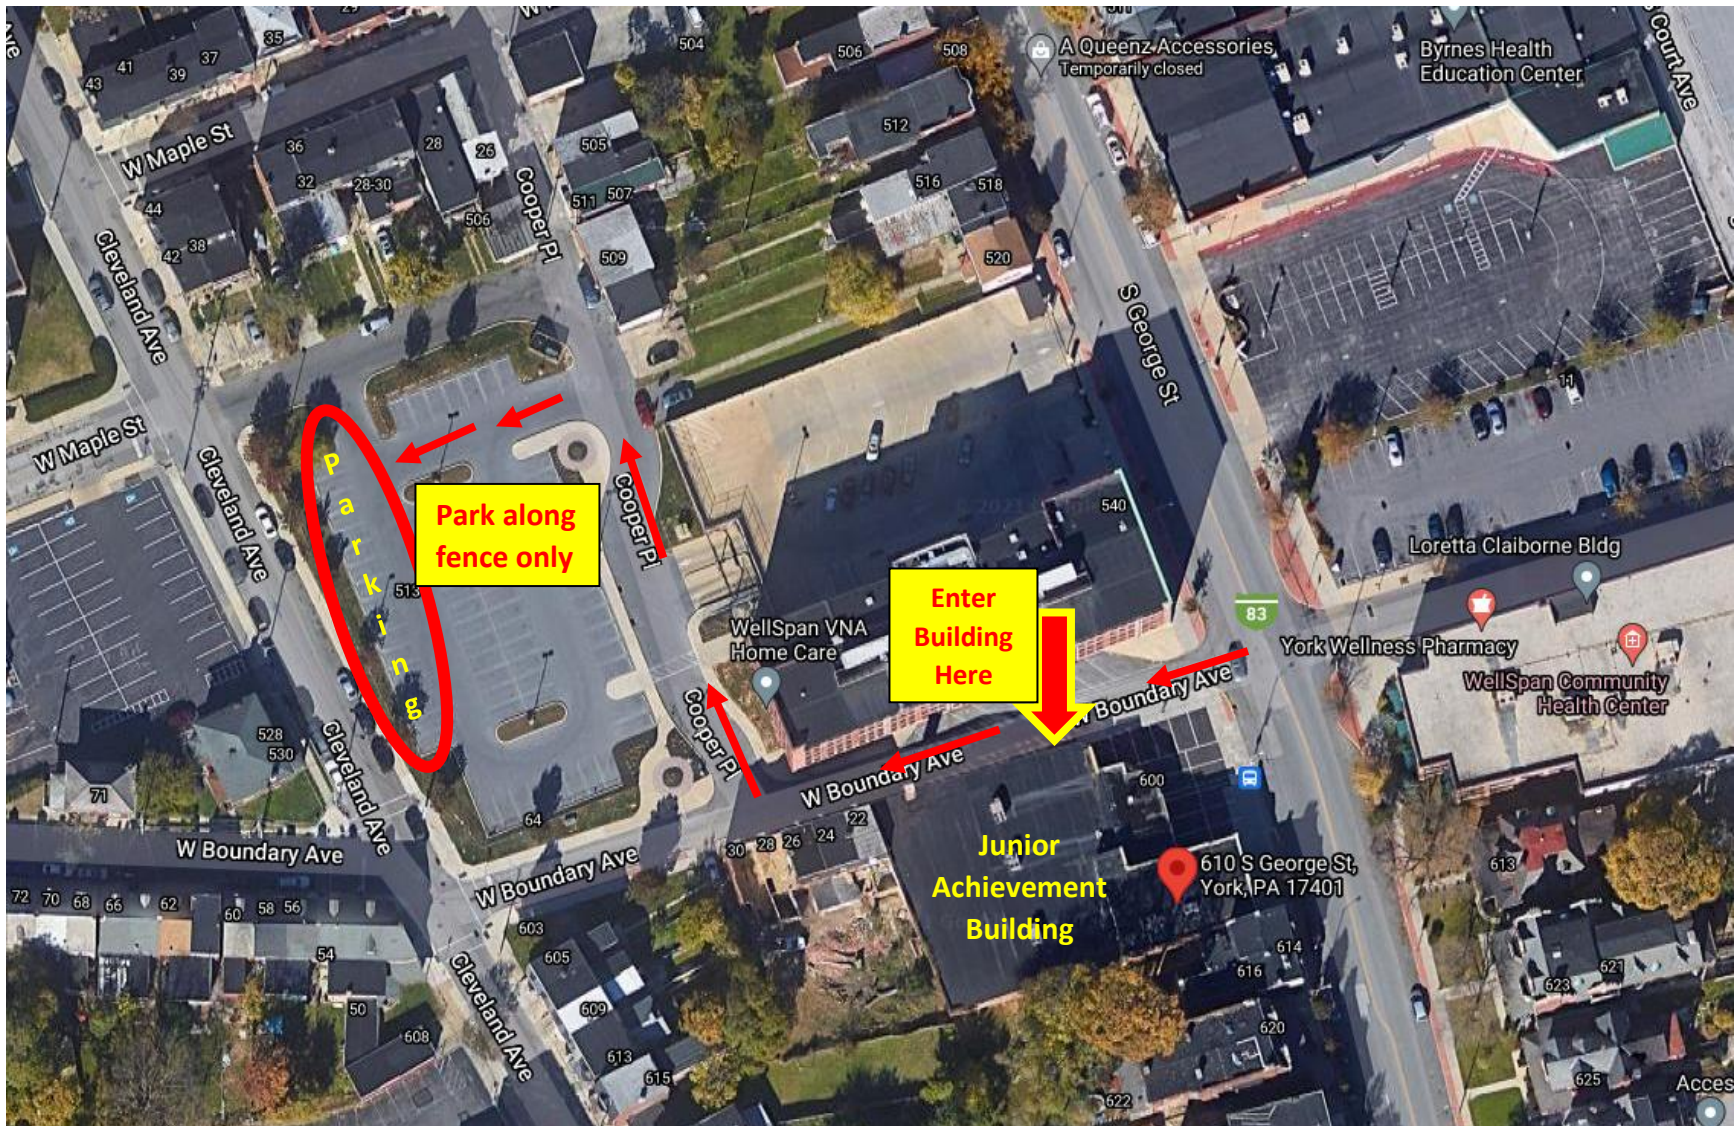

Junior Achievement Parking Map

Parking Options:

1. Park along George Street - no meters.
2. Park in the lot located **behind** the WellSpan Building located at 540 S. George Street. Enter lot from George Street, by turning onto WEST Boundary Avenue. Follow the red arrows on the map above. Park in the last row or 2nd to last row, along the fence facing Cleveland Avenue. Make sure car doors are locked and valuables are out of sight.
3. Please **DO NOT PARK** on any lots on the other side of George Street including Byrnes Health Education Center.